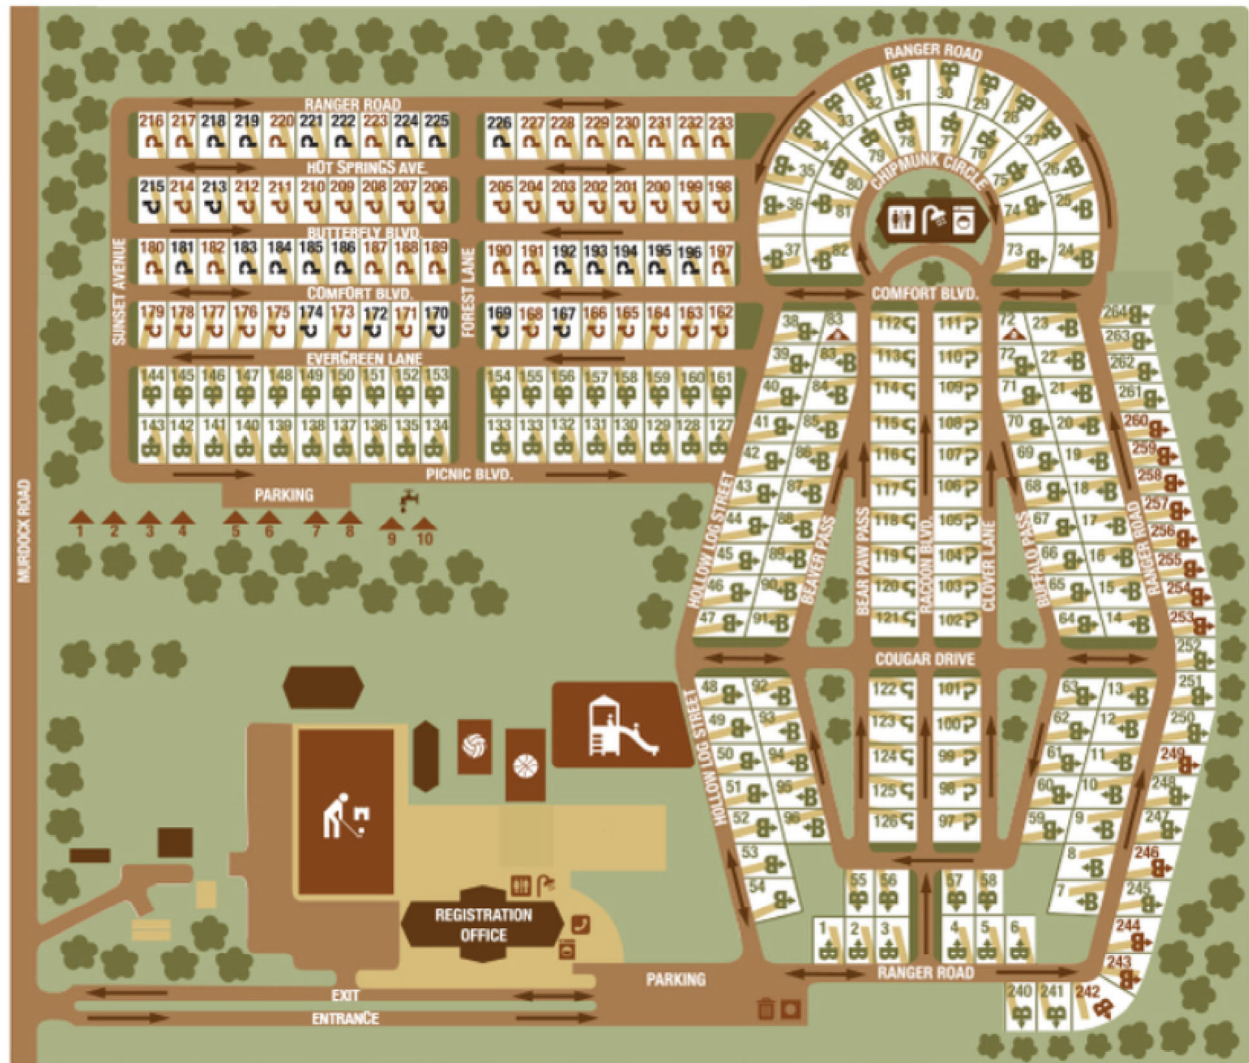

**LEGEND**

- 30 Amp Site
- 50 Amp Site
- 30 & 50 Amp Site
- Pull Through
- Back In
- Tent Sites
- Volleyball Court
- Basketball Court
- Playground
- Mini Golf
- Showers
- Bathrooms
- Laundromat
- Dumping Station
- Pay Phones
- Faucet
- Garbage

Please do not park on the grass.  
No large mats allowed on the grass.

**PARK SPEED LIMIT MAX 15 km/h**  
**NEAR PLAYGROUND AREA MAX 5 km/h**

[www.townandcountrycamping.com](http://www.townandcountrycamping.com)

Campground Map